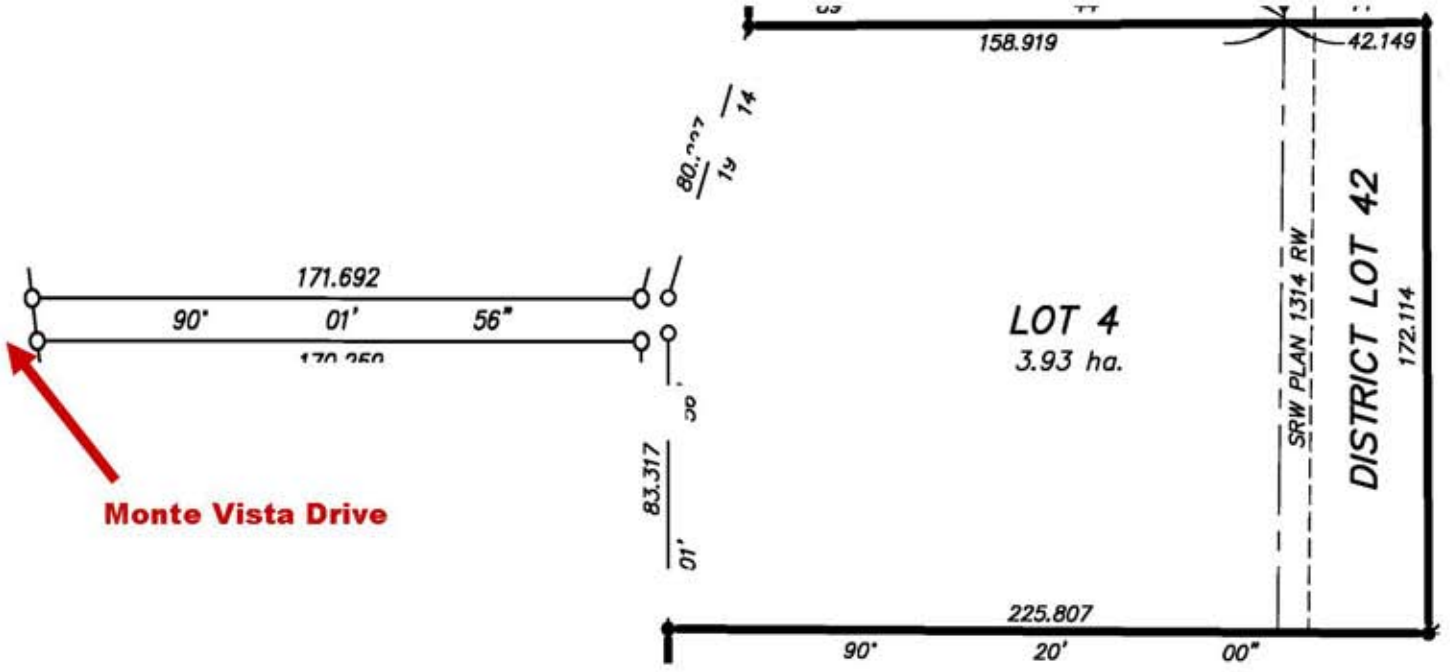

# Monte Vista Lot 4 Private Acreage: Plan

9.71 acres